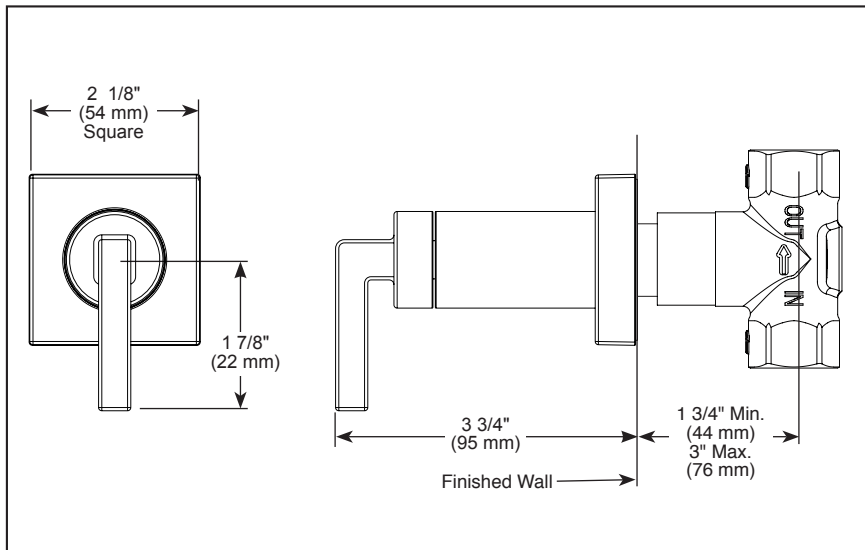

COMPLIES WITH:

- ASME A112.18.1 / CSA B125.1
- ICC/ANSI A117.1

▲ Designate proper finish suffix

Brizo Kitchen & Bath Company reserves the right (1) to make changes in specifications and materials, and (2) to change or discontinue models, both without notice or obligation. Dimensions are for reference only. See current full-line price book or www.brizo.com for finish options and product availability.

BSP-B-T66622 Rev. C

Brizo Kitchen & Bath Faucet Company

55 E. 111th Street, Carmel, IN 46280
350 South Edgeware Road, St. Thomas, ON N5P 4L1
© 2026 Brizo Kitchen & Bath Faucet Company