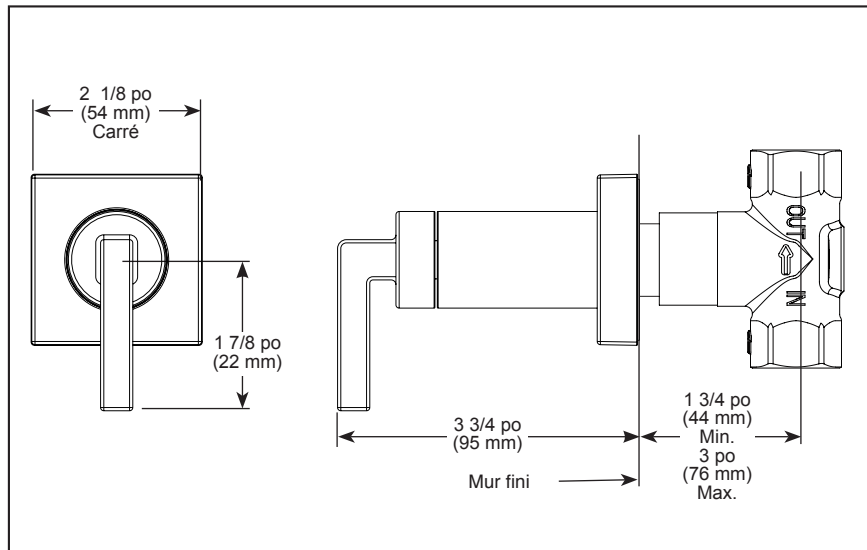

▲ Désigne le suffixe approprié de la finition

BRIZO^{MD}

GARNITURE DE RÉGULATEUR DE DÉBIT SENSORI^{MD}

- Collection Frank Lloyd Wright^{MD} pour salle de bain par Brizo^{MD}
- Garniture de régulateur de débit

SPÉCIFICATIONS STANDARDS

- Il faut également commander la plomberie brute R35600.
- La rotation de la poignée à 90° contrôle uniquement le débit.
- Régulateur de débit permet un débit jusqu'à 16,2 gpm à 60 psi (61 L/min)
- Débit maximal de 8,2 gpm à 60 psi (31 L/min) par régulateur de débit lorsqu'il est associé à la garniture thermostatique Sensori.
- Les régulateurs de débit sont nécessaires pour chaque sortie et chaque ensemble de pulvérisateurs corporels (jusqu'à un débit maximum).
- S'adapte aux variations d'épaisseur de mur.
- Toutes les pièces sont remplaçables par l'avant.
- Pression de service recommandée de 45 à 80 PSI.
- Régulateur de débit uniquement ; doit être utilisée avec un dispositif de contrôle de température.
- La plomberie brute peut accueillir une épaisseur de mur allant jusqu'à 3 1/4 po (82,5 mm). REMARQUE : certaines applications peuvent nécessiter une rallonge de tige RP100304.

GARANTIE

- Pièces et finition – Garantie à vie limitée; ou pour les clients commerciaux, 10 ans pour les résidences multifamiliales (appartements et condominiums) et 5 ans pour tout autre usage commercial, dans tous les cas à compter de la date de réception du produit par l'acheteur initial ou son représentant autorisé (installateur, etc.).
- Veuillez consulter fr.brizofaucet.ca pour tous les détails de notre garantie limitée.

CONFORME À :

- ASME A112.18.1 / CSA B125.1
- ICC/ANSI A117.1

Brizo Kitchen & Bath Company se réserve le droit (1) d'effectuer des changements dans les spécifications et les matériaux, et (2) de modifier ou d'abandonner certains modèles, dans les deux cas sans préavis ni obligation. Les dimensions sont à titre indicatif seulement. Consultez le Livre des prix courants de la gamme complète ou fr.brizofaucet.ca pour la disponibilité des produits et des options.

BSP-B-T66622 Rév. C

Brizo Kitchen & Bath Faucet Company

55 E. 111th Street, Carmel, IN 46280
350 South Edgeware Road, St. Thomas, ON N5P 4L1
© 2026 Brizo Kitchen & Bath Faucet Company